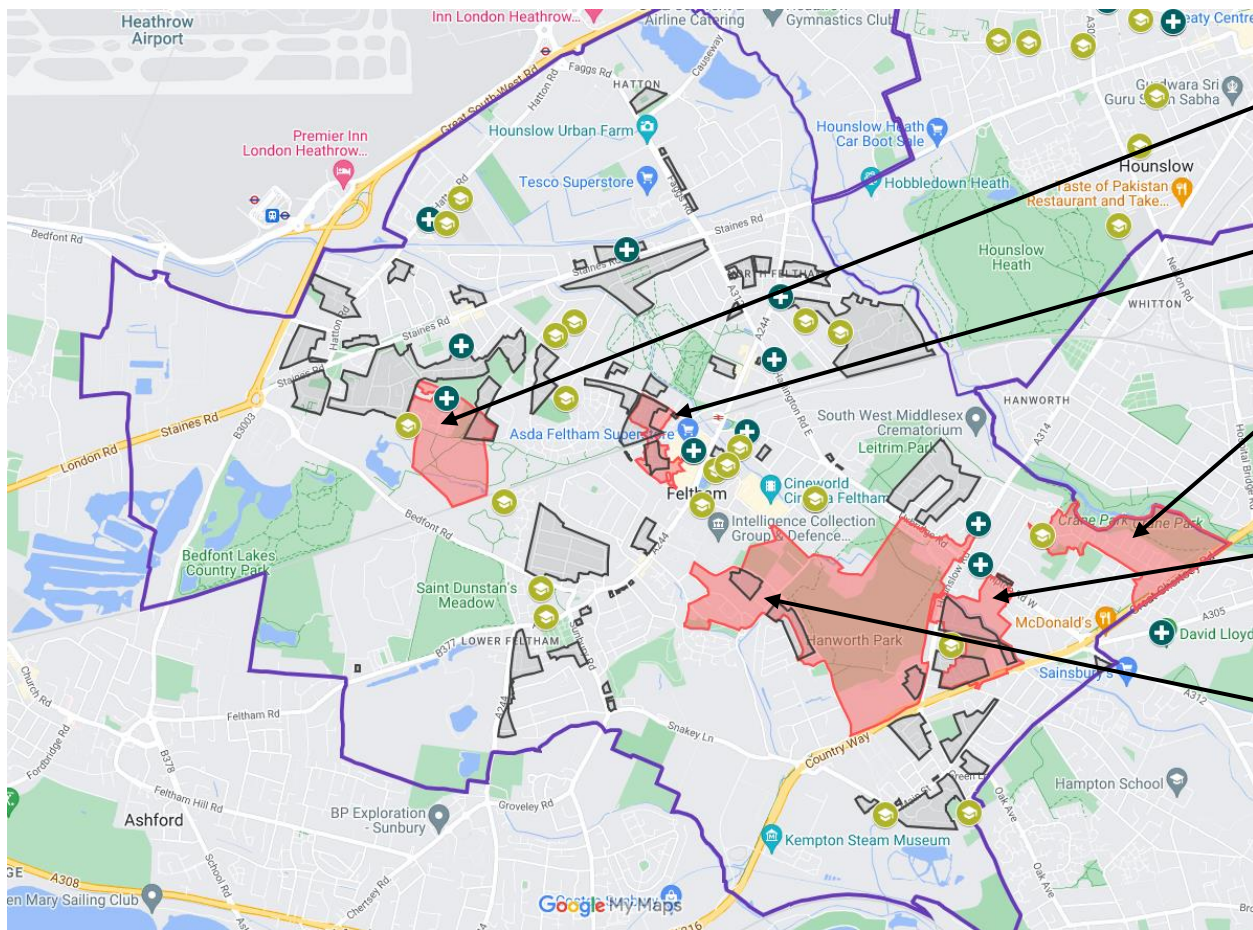

Bedfont, Feltham & Hanworth CORE20 Areas (in red)

Legend – Red Zones – CORE20 areas | Blue Plus Sign – GP practice | Grey Zones – Estates | Light Green Logo – Schools | Purple outline – Bedfont, Feltham & Hanworth

Roads in CORE20 Areas:

Bowden Close | Cleeve Court | Cramond Court | Eldrick Court | Elsworth Close | Grafton Court | Kilross Road | Loxwood Close | Padbury Close | Routh Court | Sandy Drive | Sledmere Court | Southville Crescent | Watermead

Almond Close | Bedfont Lane | Eldridge Close | Hawthorn Road | Hazel Grove | High Street | Highfield Road | Lemon Grove | Orchard Road | Peach Road | Plum Close | Proctors Close | Sandycombe Road | Southern Avenue | Tilley Road | Tynan Close

Basden Grove | Beach Grove | Churchfields Avenue | Edmund Grove | Evans Grove | Gatfield Grove | Great Chertsey Road | Hill Grove | Nene Gardens | Norman Avenue | Saxon Avenue | Sekhon Terrace | Towfield Road | Watermill Way

Burgess Close | Chamberlain Walk | Cottington Road | Cresswell Road | Crosby Close | Devonshire Road | Dunmow Close | Gabriel Close | Hampton Road West | Hounslow Road | Longford Close | Metcalfe Walk | Mount Road | Ridge Way | Swift Road | Swinfield Close | Winslow Way

Aspen Way | Browells Lane | Castle Way | Chestnut Way | Country Way | Elmwood Avenue | Felthambrook Way | Fernside Avenue | Forest Road | Hounslow Road | Maple Way | Mulberry Close | Park Road | Pinewood Road | Plane Tree Crescent | Poplar Way | Rookeries Close | Sandalwood Road | Swift Road | The Hollands | Uxbridge Road

Estates in CORE20 Areas:

Waterfield Estate | Hounslow Road, Ridge Way and Winslow Way Estate | Oriel Estate | The Hollands Estate | Elwood Avenue Estate | Pinewood Road & Sandalwood Road | Waterloo Estate | Tryan Close | Highfields & Homecourt Estate

GP Practices in CORE20 Areas:

Grove Village Medical Centre

Schools in CORE20 Areas:

Oriel Academy

Extra information: Sites not located in CORE20 areas but nearby

GP Practices: Carlton Surgery | Clifford House Medical Centre | Gill Medical Practice | Hatton Medical Practice | HMC Health Feltham | HMC Health Bedfont | Little Park Surgery | Mount Medical Centre | Pentelow Practice | Queens Park Medical Practice | St David's Practice | Twickenham Park Medical Centre

Schools: Bedfont Primary | Cardinal Road Primary | Crane Park Primary | Edward Pauling Primary | Fairholme Primary | Springwest Academy | Feltham Hill Infant | Lindon Bennett | Marjory Kinnon | Logic School Studio | Oak Hill Academy | Oriel Academy | Reach Academy | Rivers Academy | Southville Primary School | Space Studio West London | Sparrow Farm Infant | Sparrow Farm Junior | St. Richard's | St. Lawrence RC Primary | The Rise School | Victoria Junior