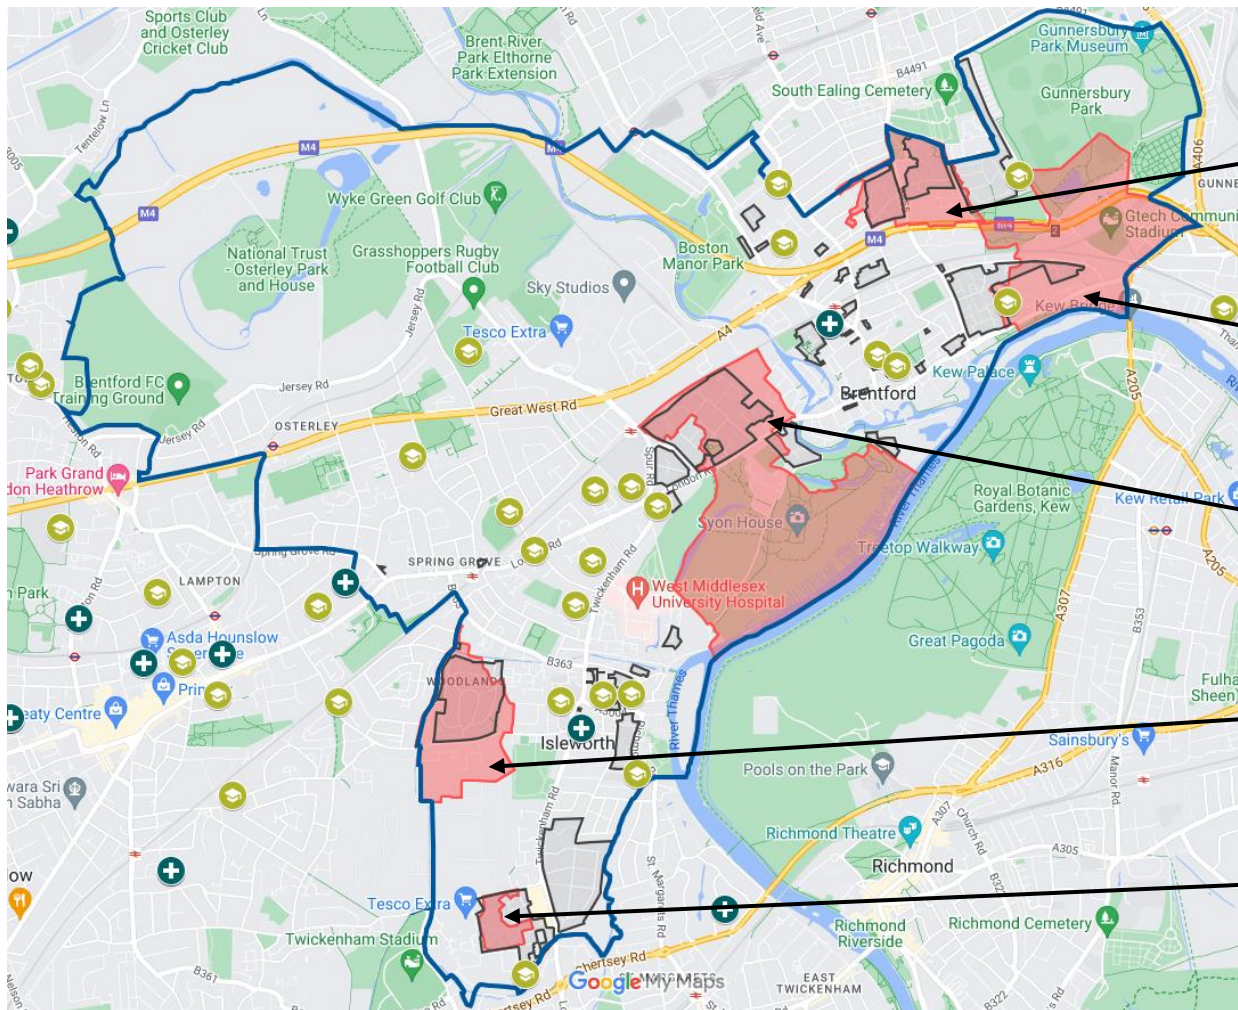

CORE20: APPENDIX I

Brentford, Isleworth & Syon CORE20 Areas (in red)

Legend – Red Zones – CORE20 areas | Blue Plus Sign – GP practice | Grey Zones – Estates | Light Green Logo – Schools | Blue Outline – Brentford, Isleworth and Syon.

Roads in CORE20 Areas:

Apple Garth | Challis Road | Cherry Garth | Chestnut Avenue | Clayponds Avenue | Clayponds Gardens | Clayton Crescent | Clements Place | Ealing Road | Enfield Road | Great West Road | Greenlawn Lane | Junction Road | Plum Garth | South Ealing Road | Springvale Avenue | Whitestile Road

Capital Interchange Way | Chiswick High Road | Clayponds Avenue | Clayponds Lane | Distillery Walk | Great West Road | Green Dragon Lane | Heritage Place | High Street | Holland Gardens | Kew Bridge Road | Lionel Road North | Lionel Road South | North Road | Pavana Square | Pump House Crescent | Temeraire Place | The Hollows | Thomas Layton Way

Almond Grove | Beech Avenue | Brambles Close | Brent Lea | Brickfield Close | Cherry Crescent | Commerce Road | Durham Wharf Drive | Field Lane | Hawthorn Hatch | Hawthorn Road | Hazel Close | Herings Hall Close | Hornbeam Crescent | London Road | Maple Grove | Mulberry Crescent | Park Road | Rowan Road