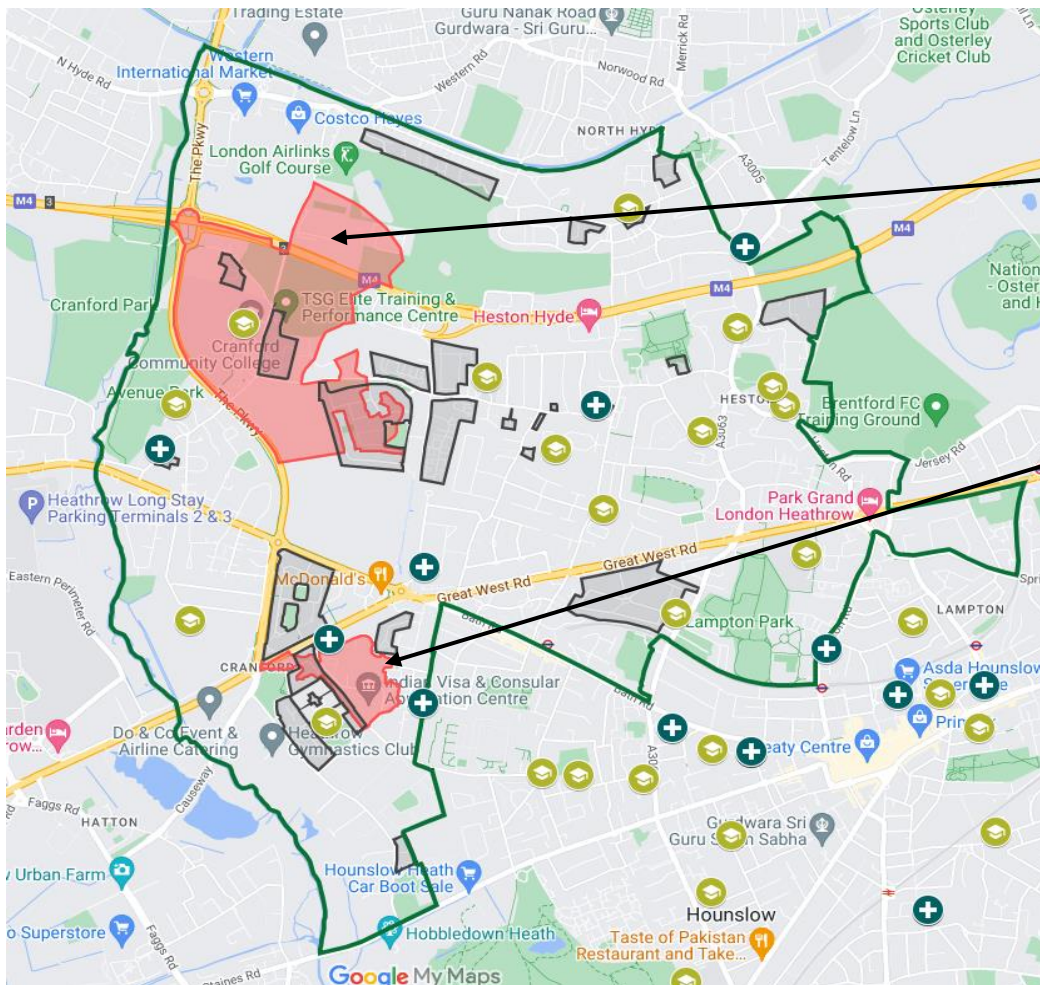

Almond Grove | Beech Avenue | Brambles Close | Brent Lea | Brickfield Close | Cherry Crescent | Commerce Road | Durham Wharf Drive | Field Lane | Hawthorn Hatch | Hawthorn Road | Hazel Close | Herings Hall Close | Hornbeam Crescent | London Road | Maple Grove | Mulberry Crescent | Park Road | Rowan Road

Bourne Close | Christabel Close | Clock Tower Road | Fleming Way | Greenwood Road | Howard Road | Kennet Road | Mogden Lane | Morris Road | Oak Lane | Octavia Road | Riverside Walk | Ruskin Road | The Woodlands | Unwin Road | Weavers Close | Wheatley Road | Woodlands Road | Worton Road

Green Dragon School

Extra information: Sites not located in CORE20 areas but nearby

GP Practices: Argyle Health Group – Isleworth | Brentford Group Practice | St Margaret's Medical Practice | Thornbury Road Centre for Health

Cranford & Heston CORE20 Areas (in red)

Roads in CORE20 Areas:

Avro Place | Bleriot Road | Brabazon Road | Church Road | Cobham Road | Crane Lodge Road | Cranford Lane | De Havilland Road | High Street | International Avenue | Johnson Road | Quinton Close | Redwood Estate | Sopwith Road | Southall Lane | Spitfire Way | The Parkway | Victory Way | Watersplash Lane | Whittle Road | Wright Road